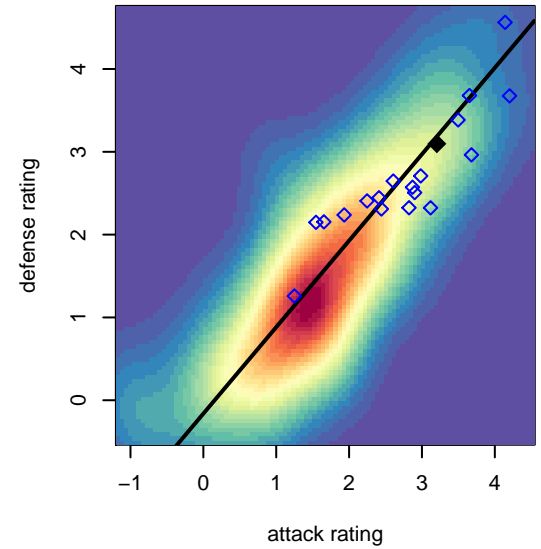

# ETFC Athletica Black G99

Eugene Timbers FC  
 Eugene, OR  
 G99 total strength=1709  
 attack=24.65 defense=22.13  
 spr league = Win OYS G99-8 Premier  
 notes= was EMFC; Blue

alt names used:  
 ETFC 99 Athletica Black (OR) (SC)  
 ETFC 99 Athletica Black  
 ETFC 99 Athletica Black  
 ETFC 99 Athletica Black  
 ETFC 99 Athletica Black

Venues played:  
 2014 Far West Regionals U14  
 2014 FWRL G99  
 2014 PacNW Winter Classic FWRL U15  
 2014 Win OYS G99-8 Premier  
 2014 OYS State Cup G99

**ETFC Athletica Black G99**  
 Dots are actual minus expected GF (blue circles) and GA (red triangles).  
 Blue line is smoothed change in attack strength. Red is smoothed change in defense strength.

**attack and defense variance (black dot)  
relative to other teams  
and top 10 in region**

**attack and defense rating  
relative to others at age  
and all opponents in last 13 months**

**attack and defense rating  
relative to others at age  
and all opponents in last 13 months**

**Performance relative to 13 month average**

**Performance relative to 13 month average**

Distribution of opponents  
 Red = Lose zone, Blue = Win zone, Green = Even  
 Black line separates win/lose zones