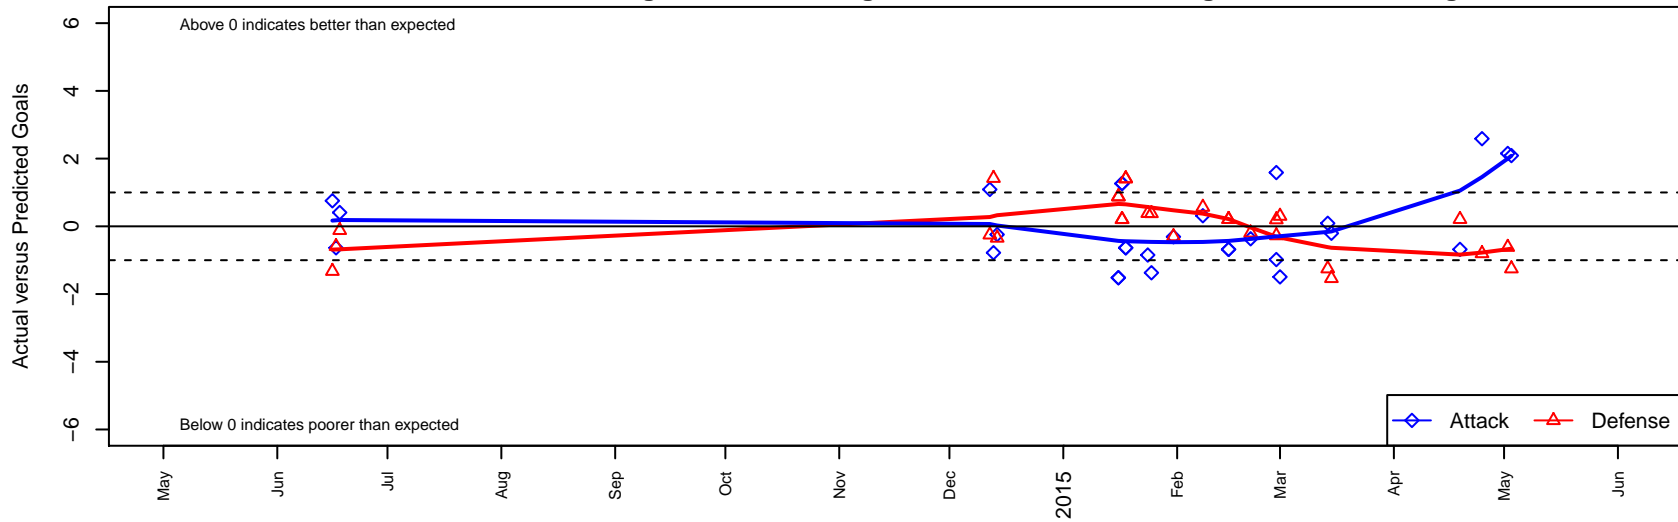

# ETFC Athletica Black G99

Eugene Timbers FC  
 Eugene, OR  
 G99 total strength=1709  
 attack=24.65 defense=22.13  
 spr league = Win OYS G99-8 Premier  
 notes= was EMFC; Blue

alt names used:  
 ETFC 99 Athletica Black (OR) (SC)  
 ETFC 99 Athletica Black  
 ETFC 99 Athletica Black  
 ETFC 99 Athletica Black  
 ETFC 99 Athletica Black

Venues played:  
 2014 Far West Regionals U14  
 2014 FWRL G99  
 2014 PacNW Winter Classic FWRL U15  
 2014 Win OYS G99-8 Premier  
 2014 OYS State Cup G99

**ETFC Athletica Black G99**  
 Dots are actual minus expected GF (blue circles) and GA (red triangles).  
 Blue line is smoothed change in attack strength. Red is smoothed change in defense strength.

**attack and defense variance (black dot)  
relative to other teams  
and top 10 in region**

**attack and defense rating  
relative to others at age  
and all opponents in last 13 months**

**attack and defense rating  
relative to others at age  
and all opponents in last 13 months**

**Performance relative to 13 month average**

**Performance relative to 13 month average**

Distribution of opponents  
 Red = Lose zone, Blue = Win zone, Green = Even  
 Black line separates win/lose zones